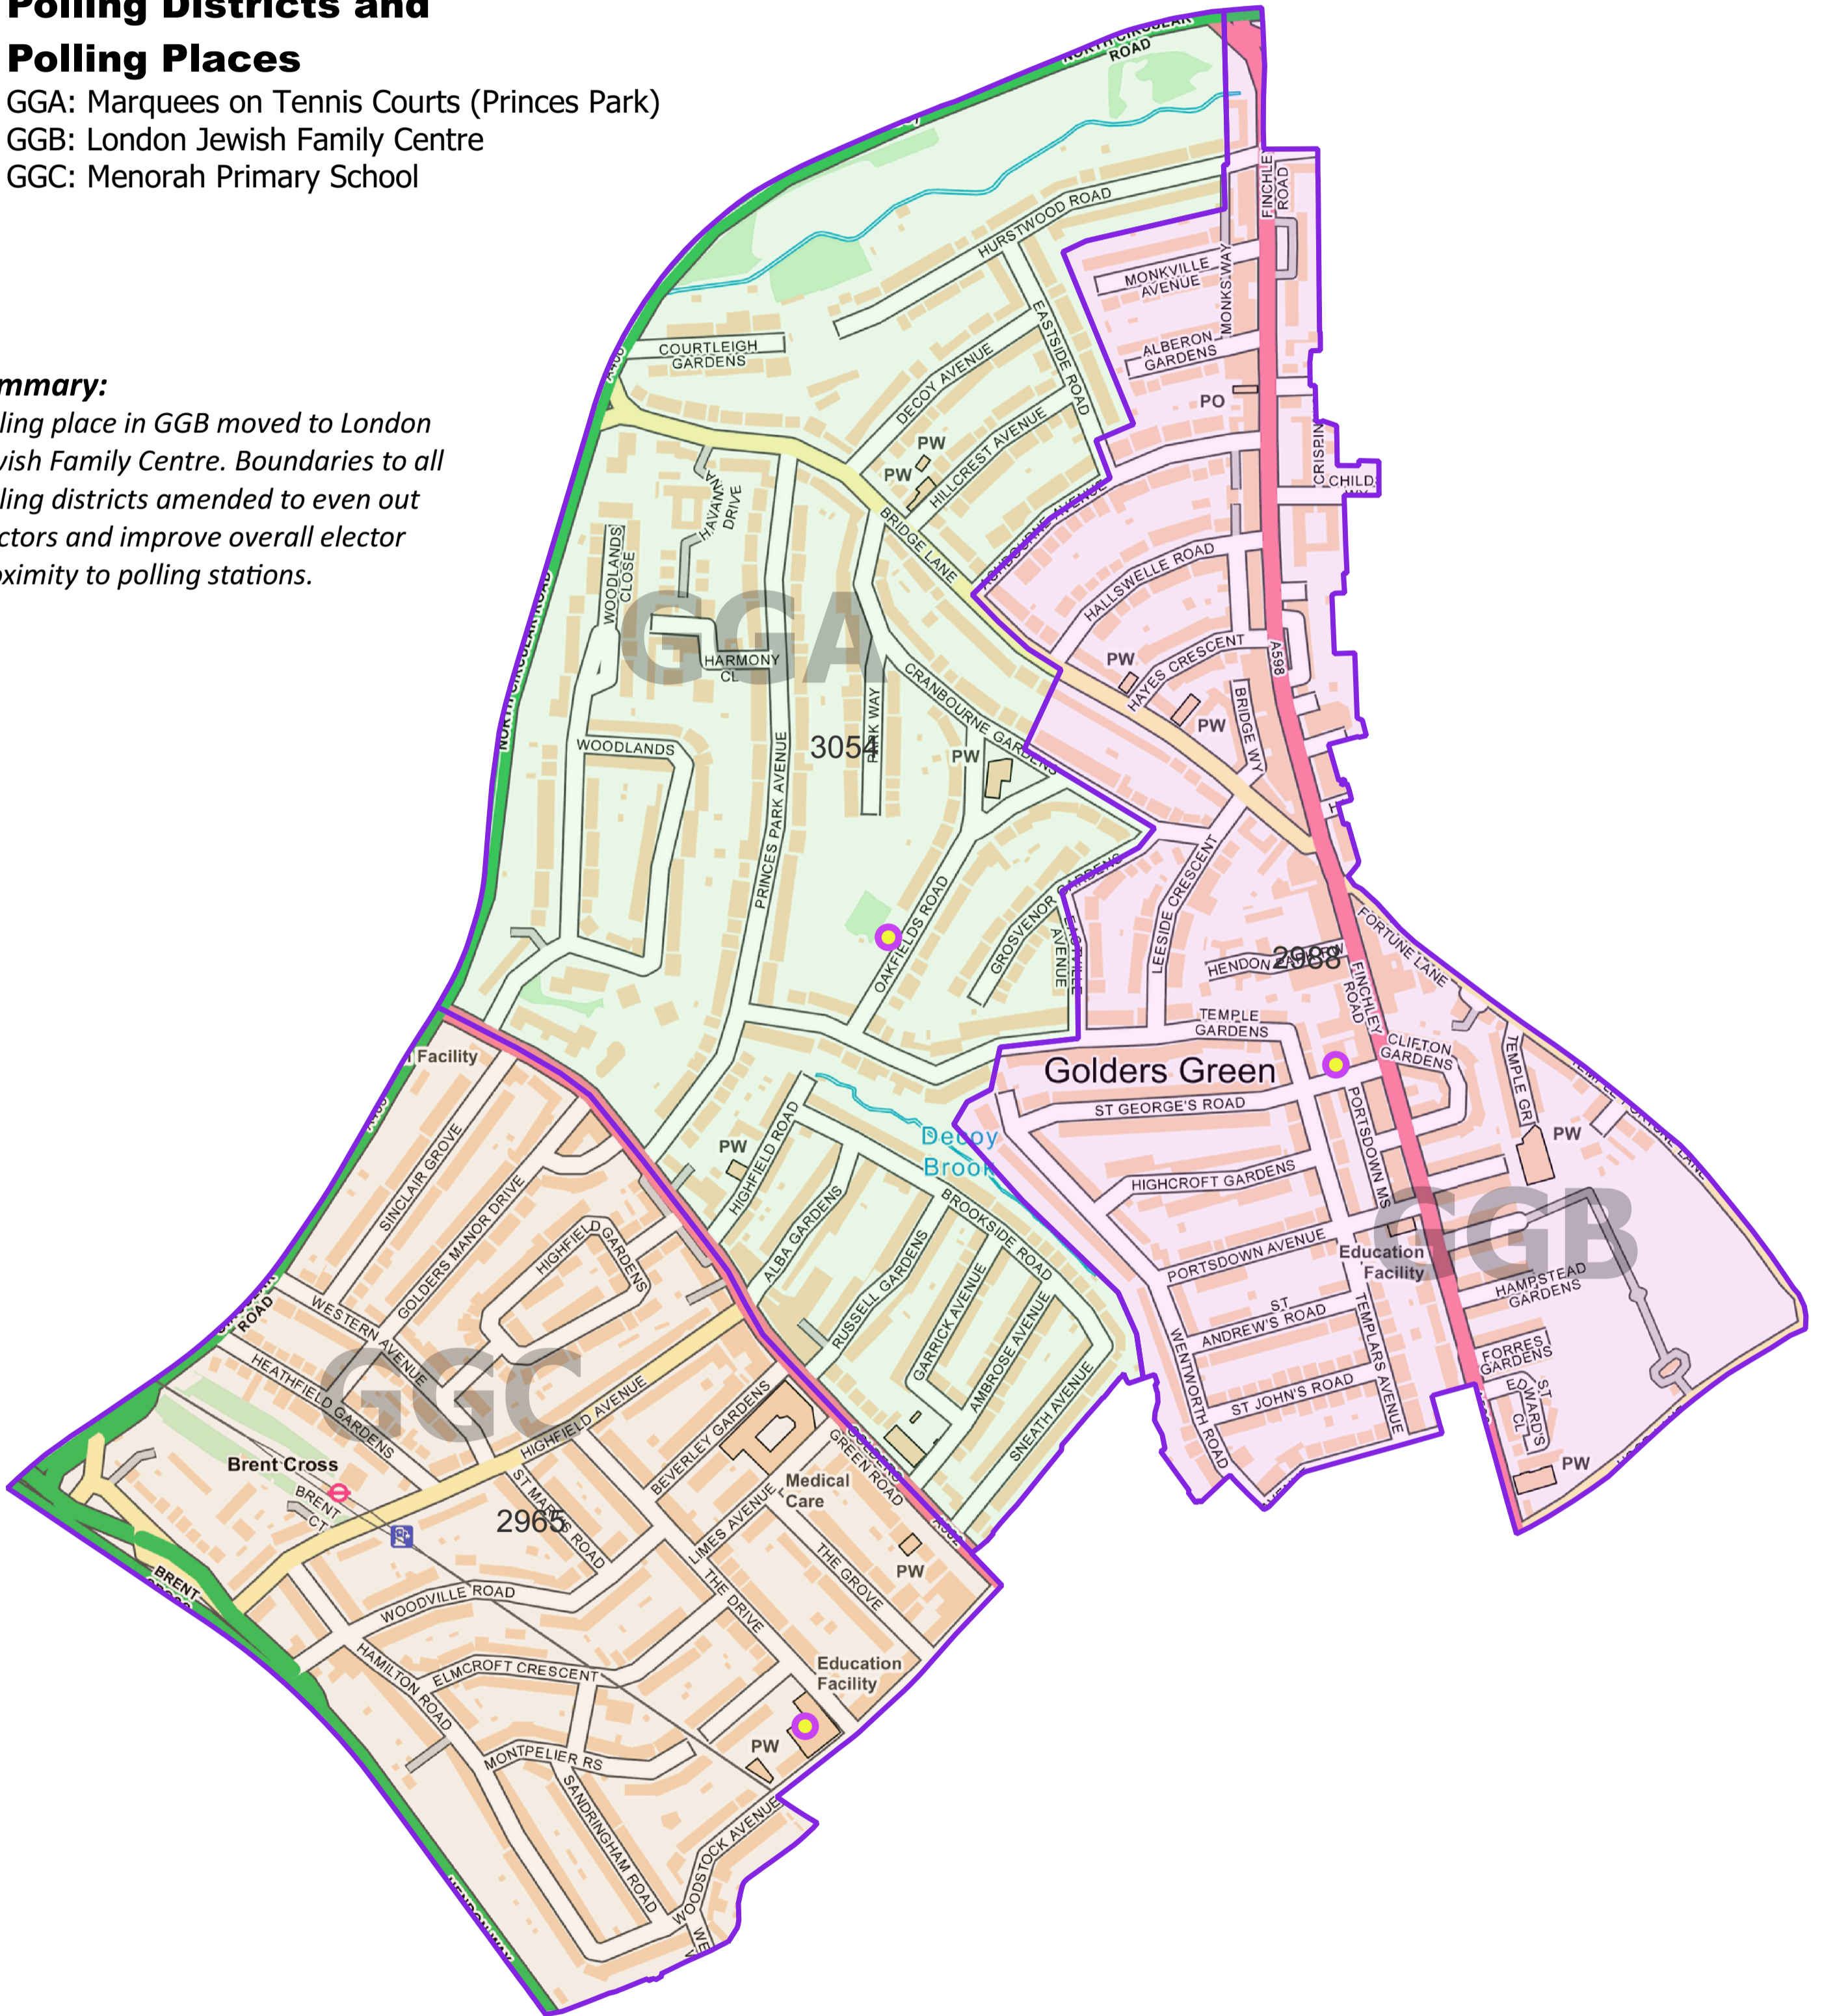

London Borough of Barnet Golders Green Ward

proposed 1 Dec 2023

Polling Districts and Polling Places

GGA: Marquees on Tennis Courts (Princes Park)
 GGB: London Jewish Family Centre
 GGC: Menorah Primary School

Summary:

Polling place in GGB moved to London Jewish Family Centre. Boundaries to all polling districts amended to even out electors and improve overall elector proximity to polling stations.

© Crown copyright [and database right] 2023 OS 100071674. You are permitted to use this data solely to enable you to respond to, or interact with, the organisation that provided you with the data. You are not permitted to copy, sub-licence, distribute or sell any of this data to third parties in any form.